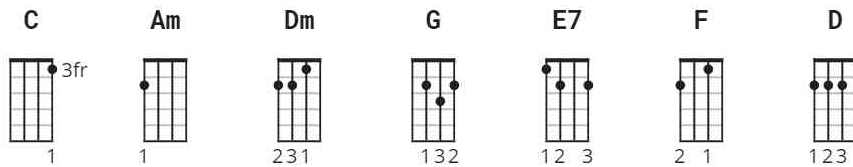

Be True To Your School ukulele chords by Grace VanderWaal

Difficulty: novice

Tuning: G C E A

Capo: 1st fret

CHORDS

STRUMMING

144 bpm

Be True To Your School from Disney's Stargirl movie, sung by Grace VanderWaal

Original song by the Beach Boys

Capo on first fret

[Verse 1]

C When some loud braggart tries to put me down **Am**

Dm And says his school is great

G I tell him right away

C "Now what's the matter buddy

Am Ain't you heard of my school

Dm It's number one in the state"

[Chorus]

C So be true to your school now

Just like you would to your girl or guy
Be true to your school now
And let your colors fly
Be true to your school

[Verse 2]

I got a letterman's sweater
With a letter in front
I got for football and track
I'm proud to wear it now
When I cruise around
The other parts of the town
I got a decal in back

[Chorus]

So be true to your school now
Just like you would to your girl or guy
Be true to your school now
Let your colors fly
Be true to your school

[Verse 3]

On Friday we'll be jacked up on the football game
And I'll be ready to fight
We're gonna smash 'em now