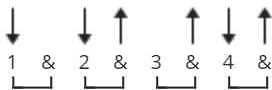

Be True To Your School ukulele chords by Grace VanderWaal

Difficulty: novice

Tuning: G C E A

Capo: 1st fret

CHORDS

STRUMMING

144 bpm

Be True To Your School from Disney's Stargirl movie, sung by Grace VanderWaal

Original song by the Beach Boys

Capo on first fret

[Verse 1]

C When some loud braggart tries to put me down **Am**

Dm And says his school is great

G I tell him right away

C "Now what's the matter buddy

Am Ain't you heard of my school